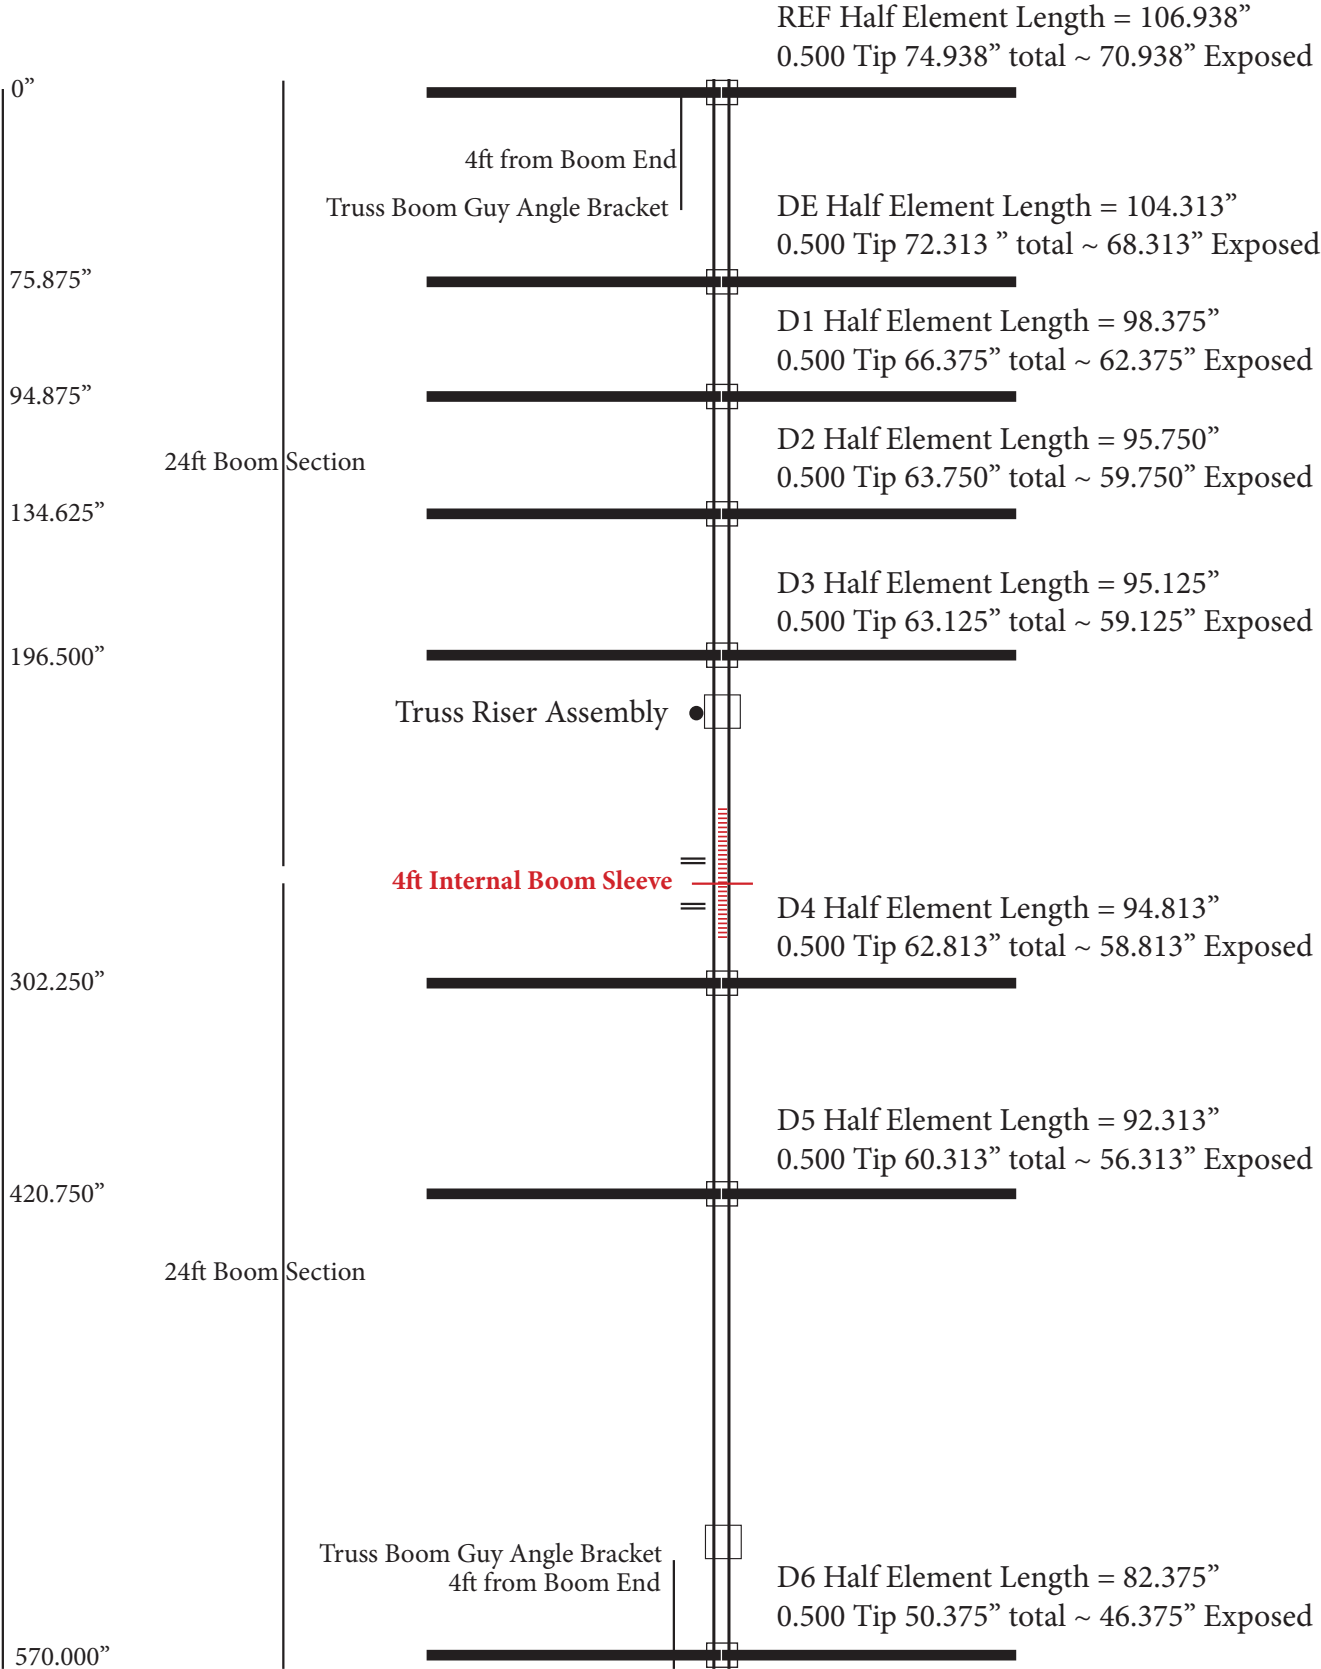

10M8OWA-48 Overview (not to scale)

10M8OWA-48 Overview (not to scale)

10M8OWA-48 Parasitic Element Detail (not to scale)

10M8OWA-48 Driven Element Detail (not to scale)