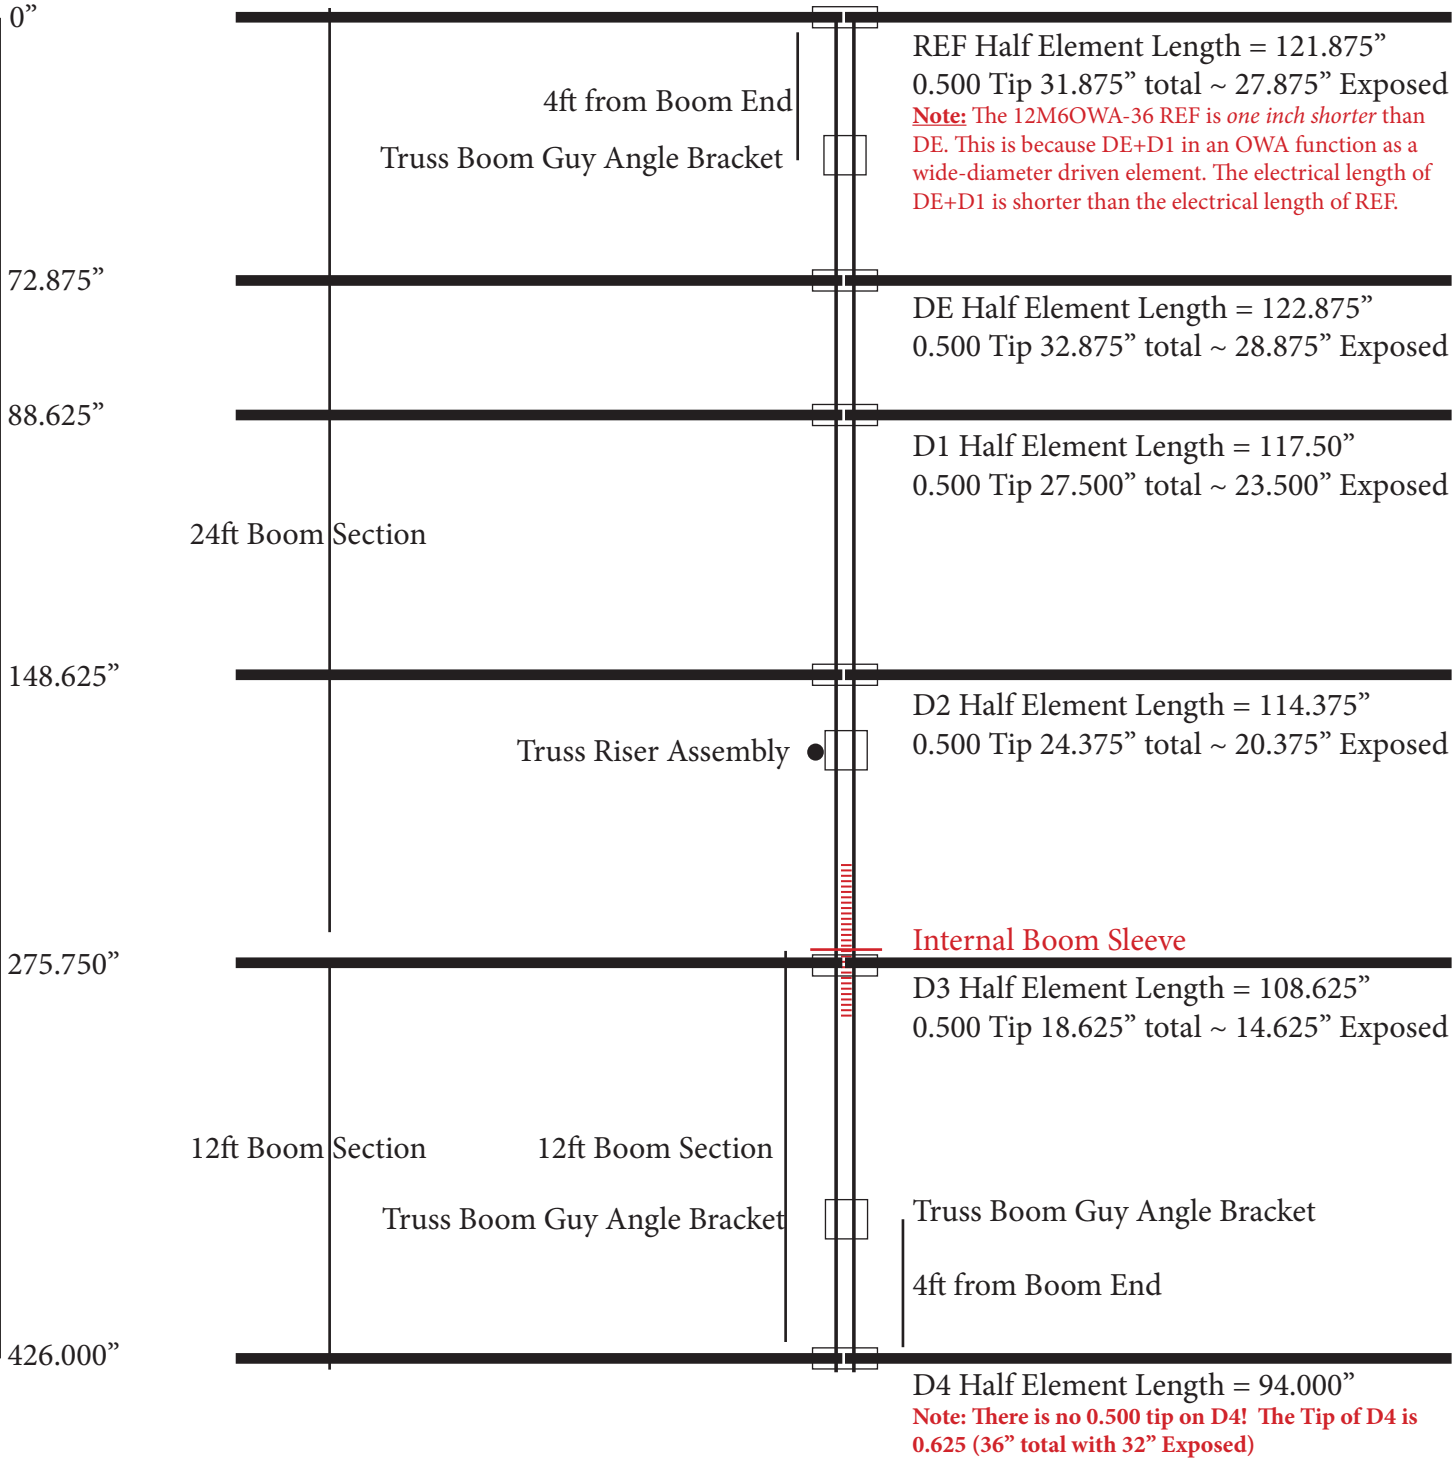

12M6OWA-36 Overview (not to scale)

12M6OWA-36 Overview (not to scale)

12M6OWA-36 Parasitic Element Detail (not to scale)

Note: There is no 0.500 tip on D4!

The Tip of D4 is 0.625 (36" total with 32" Exposed)

Note: There is no 0.500 tip on D4!

The Tip of D4 is 0.625 (36" total with 32" Exposed)

12M6OWA-36 Driven Element Detail (not to scale)