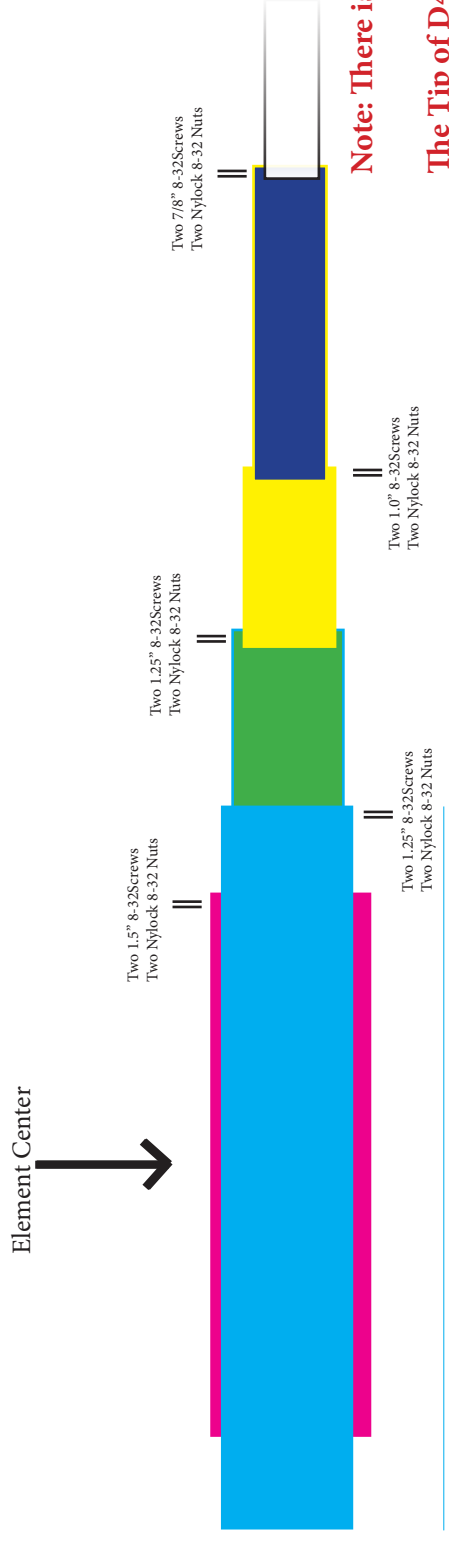

12M6OWA-36 Overview (not to scale)

12M6OWA-36 Overview (not to scale)

12M6OWA-36 Parasitic Element Detail (not to scale)

Note: There is no 0.500 tip on D4!

The Tip of D4 is 0.625 (36" total with 32" Exposed)

Note: There is no 0.500 tip on D4!

The Tip of D4 is 0.625 (36" total with 32" Exposed)

12M6OWA-36 Driven Element Detail (not to scale)