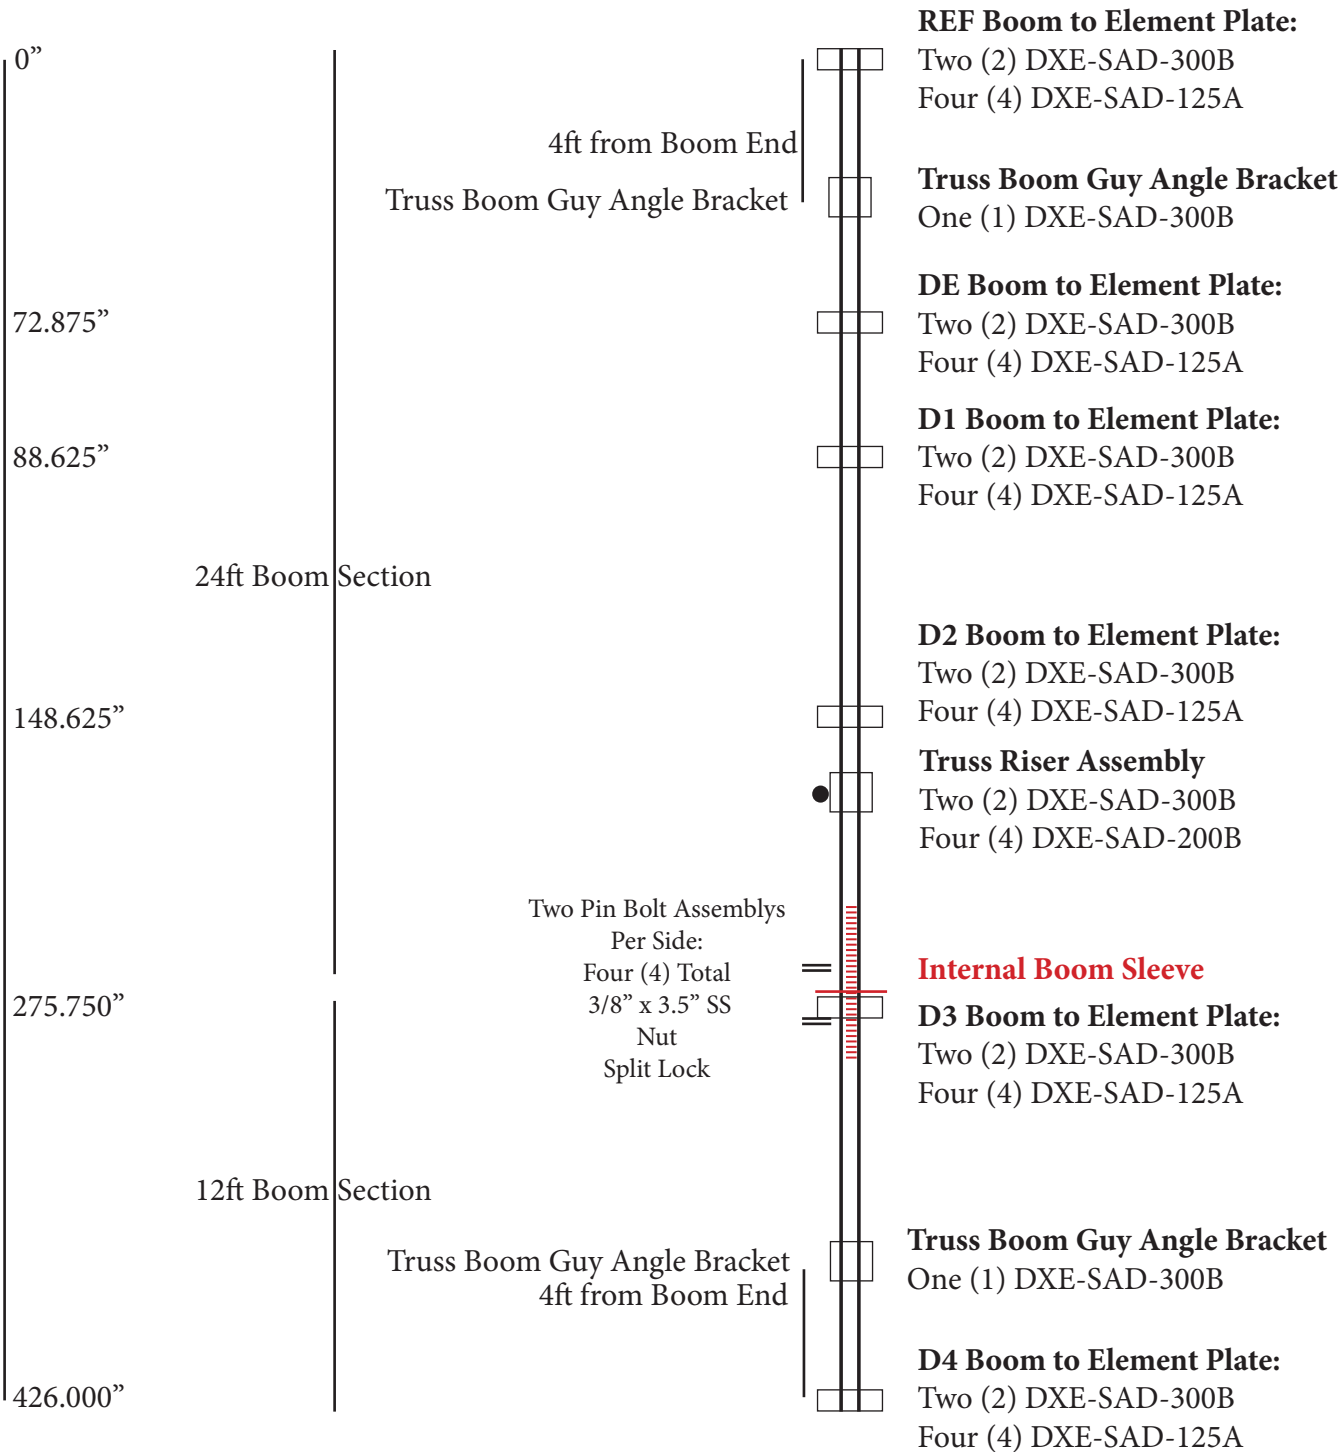

12M6OWA-36 Overview (not to scale)

12M6OWA-36 Overview (not to scale)

12M6OWA-36 Parasitic Element Detail (not to scale)

Note: There is no 0.500 tip on D4!

The Tip of D4 is 0.625 (36" total with 32" Exposed)

Note: There is no 0.500 tip on D4!

The Tip of D4 is 0.625 (36" total with 32" Exposed)

12M6OWA-36 Driven Element Detail (not to scale)