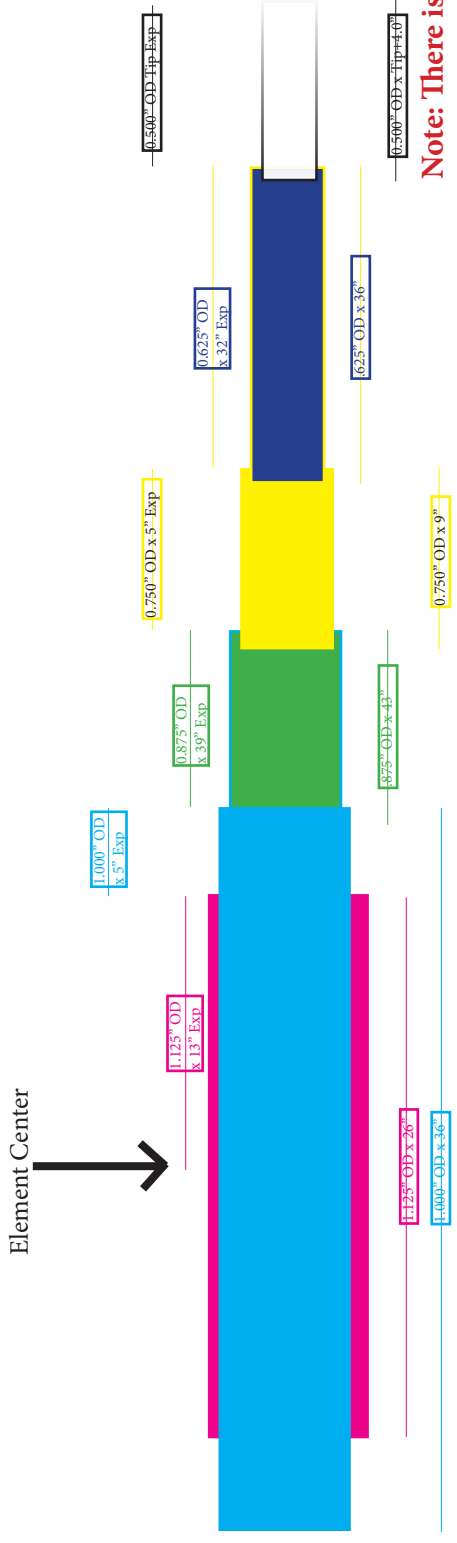

12M6OWA-36 Overview (not to scale)

12M6OWA-36 Overview (not to scale)

12M6OWA-36 Parasitic Element Detail (not to scale)

Note: There is no 0.500 tip on D4!

The Tip of D4 is 0.625 (36" total with 32" Exposed)

Note: There is no 0.500 tip on D4!

The Tip of D4 is 0.625 (36" total with 32" Exposed)

12M6OWA-36 Driven Element Detail (not to scale)