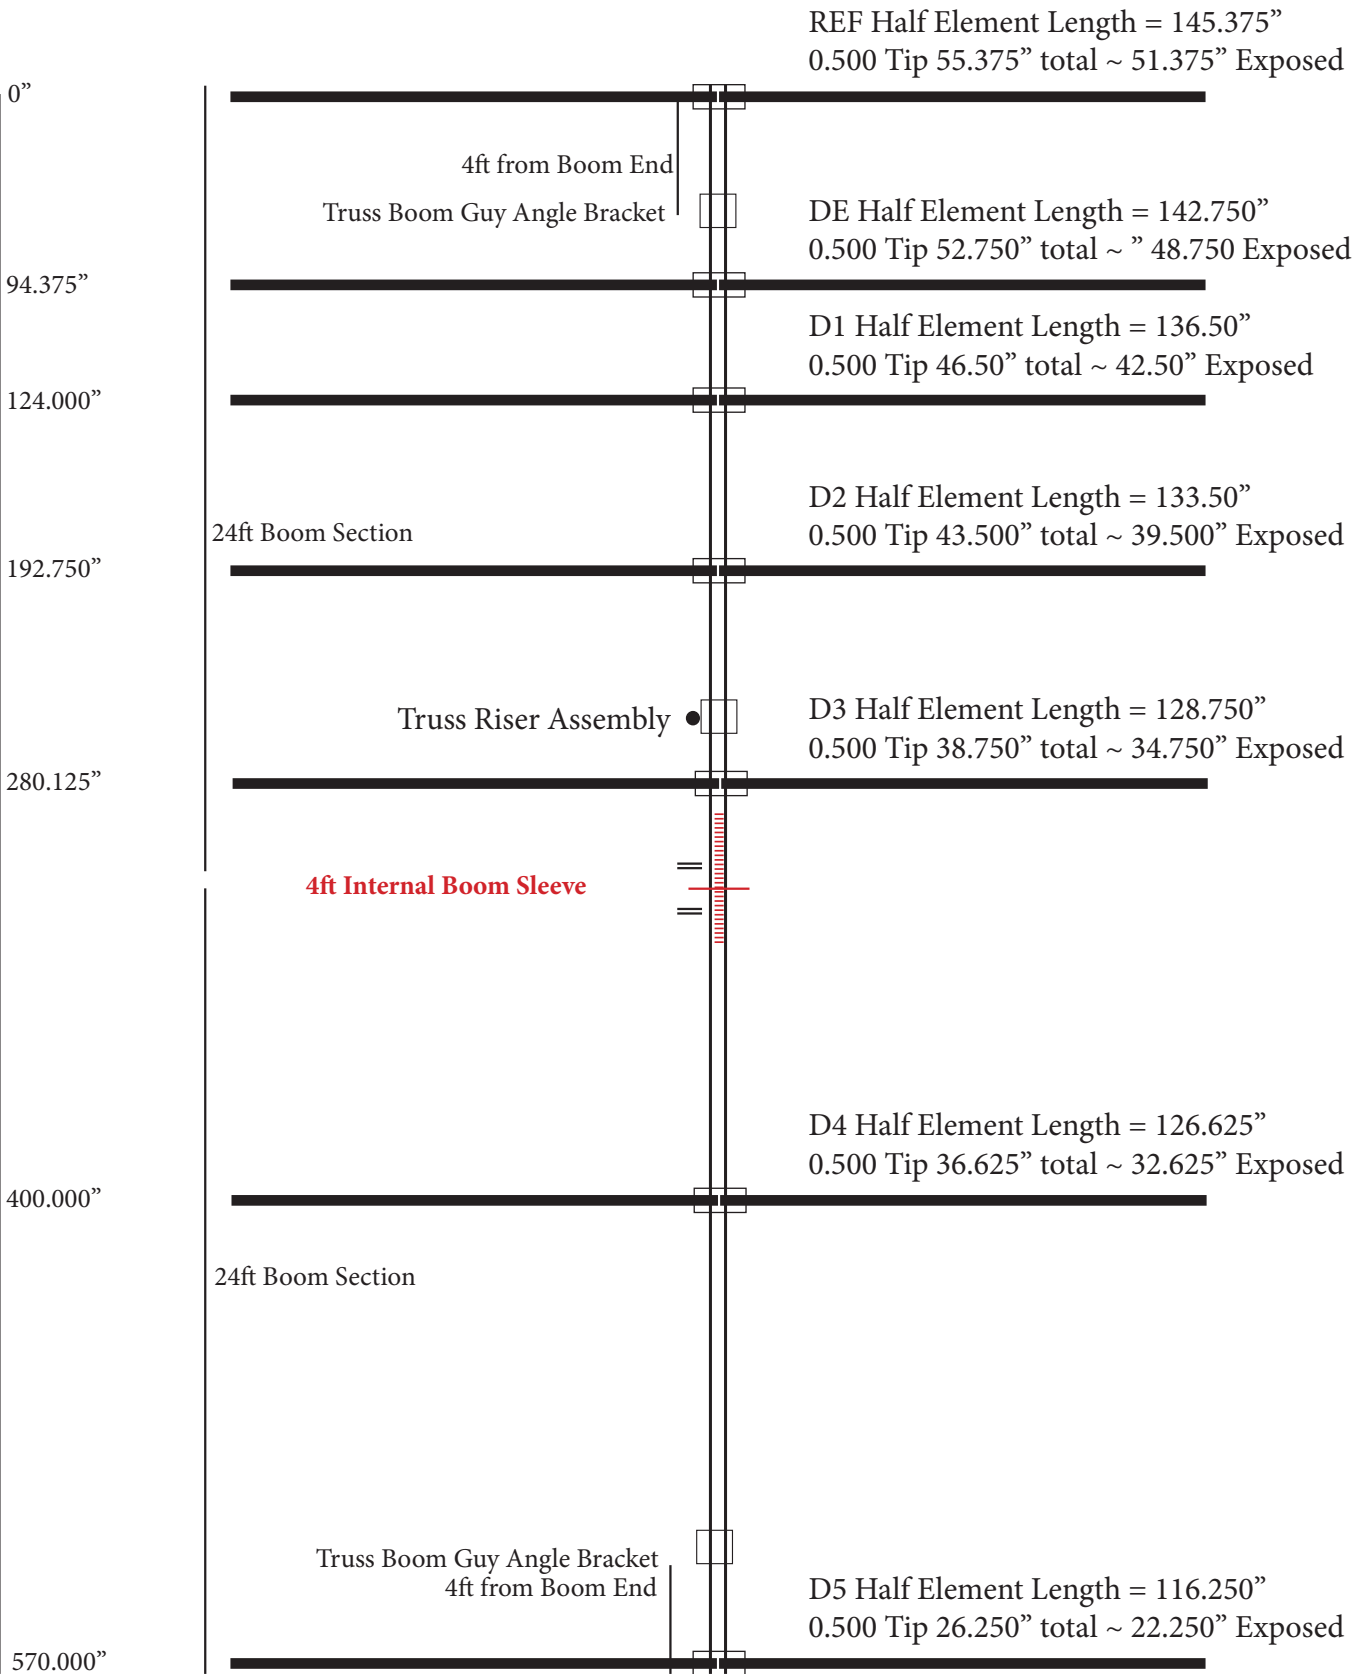

15M7OWA-48 Overview (not to scale)

15M7OWA-48 Overview (not to scale)

15M7OWA-48 Parasitic Element Detail (not to scale)

15M70WA-48 Driven Element Detail (not to scale)