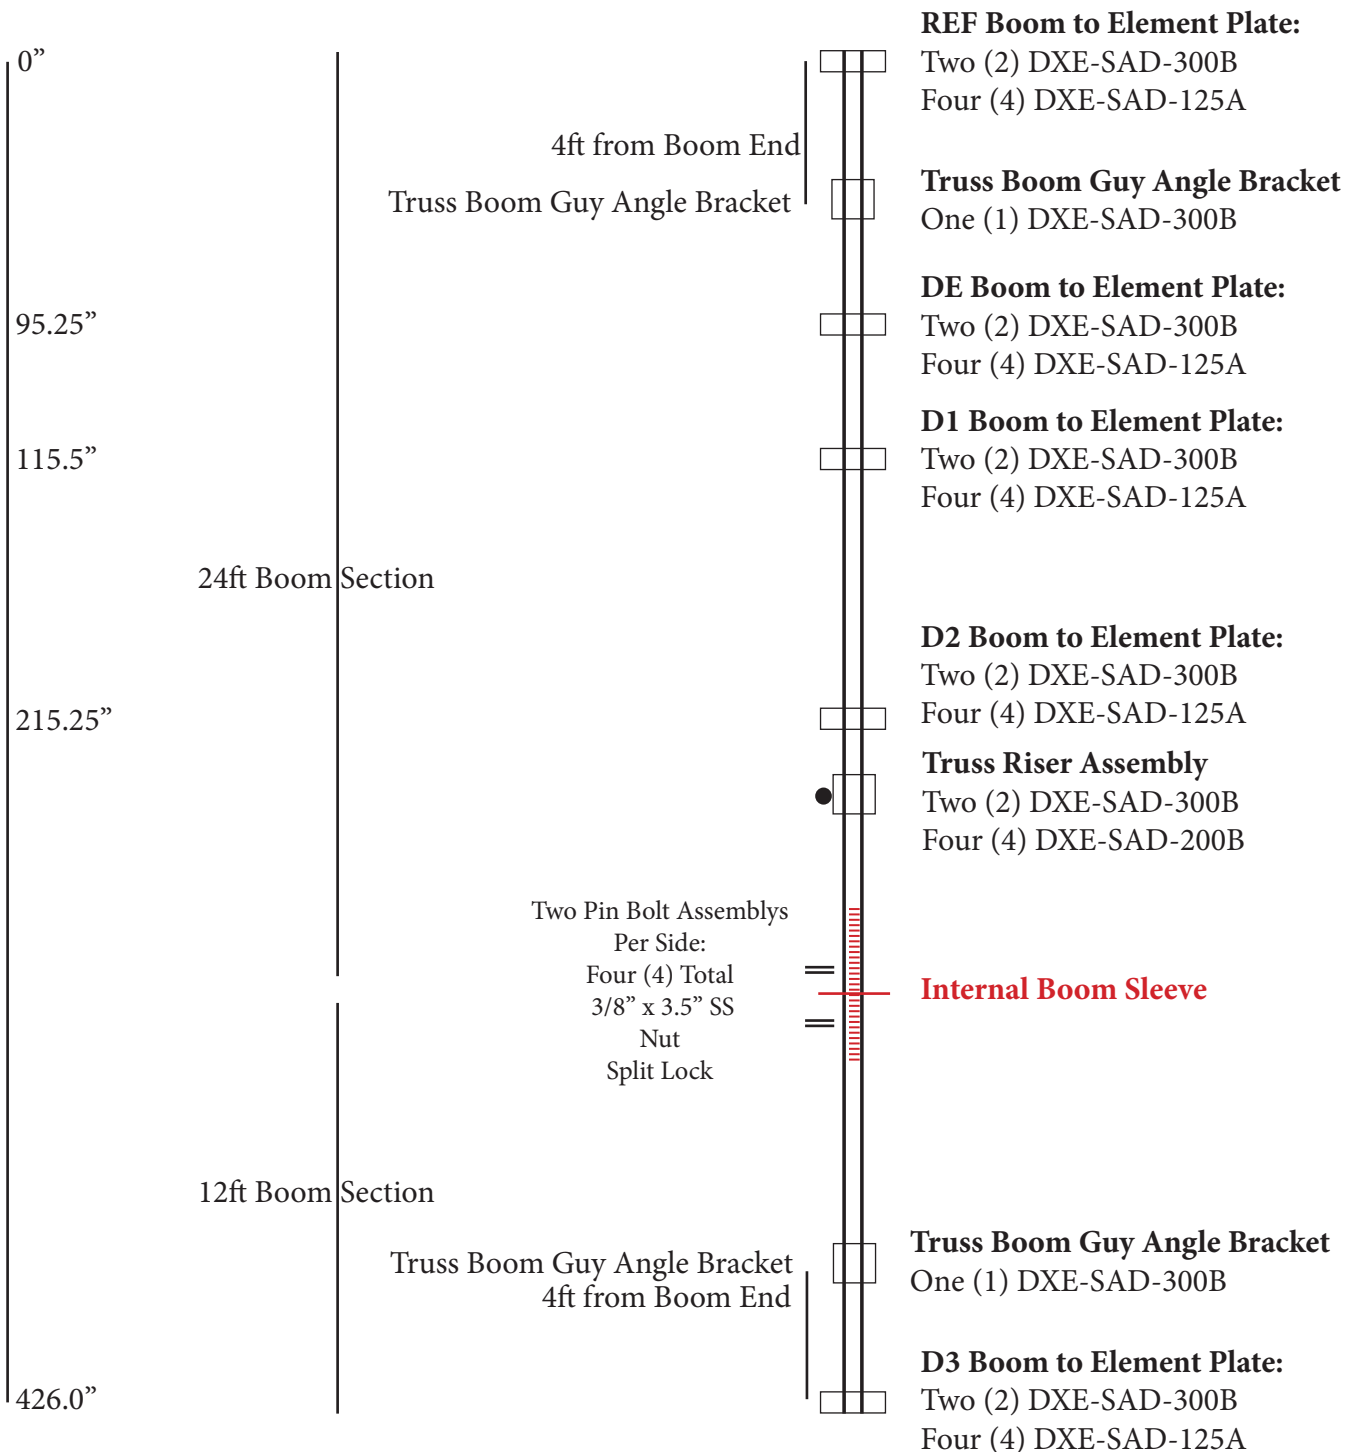

20M5OWA-36 Overview (not to scale)

20M5OWA-36 Overview (not to scale)

20M50WA-36 Parasitic Element Detail (not to scale)

20M50WA-36 Driven Element Detail (not to scale)