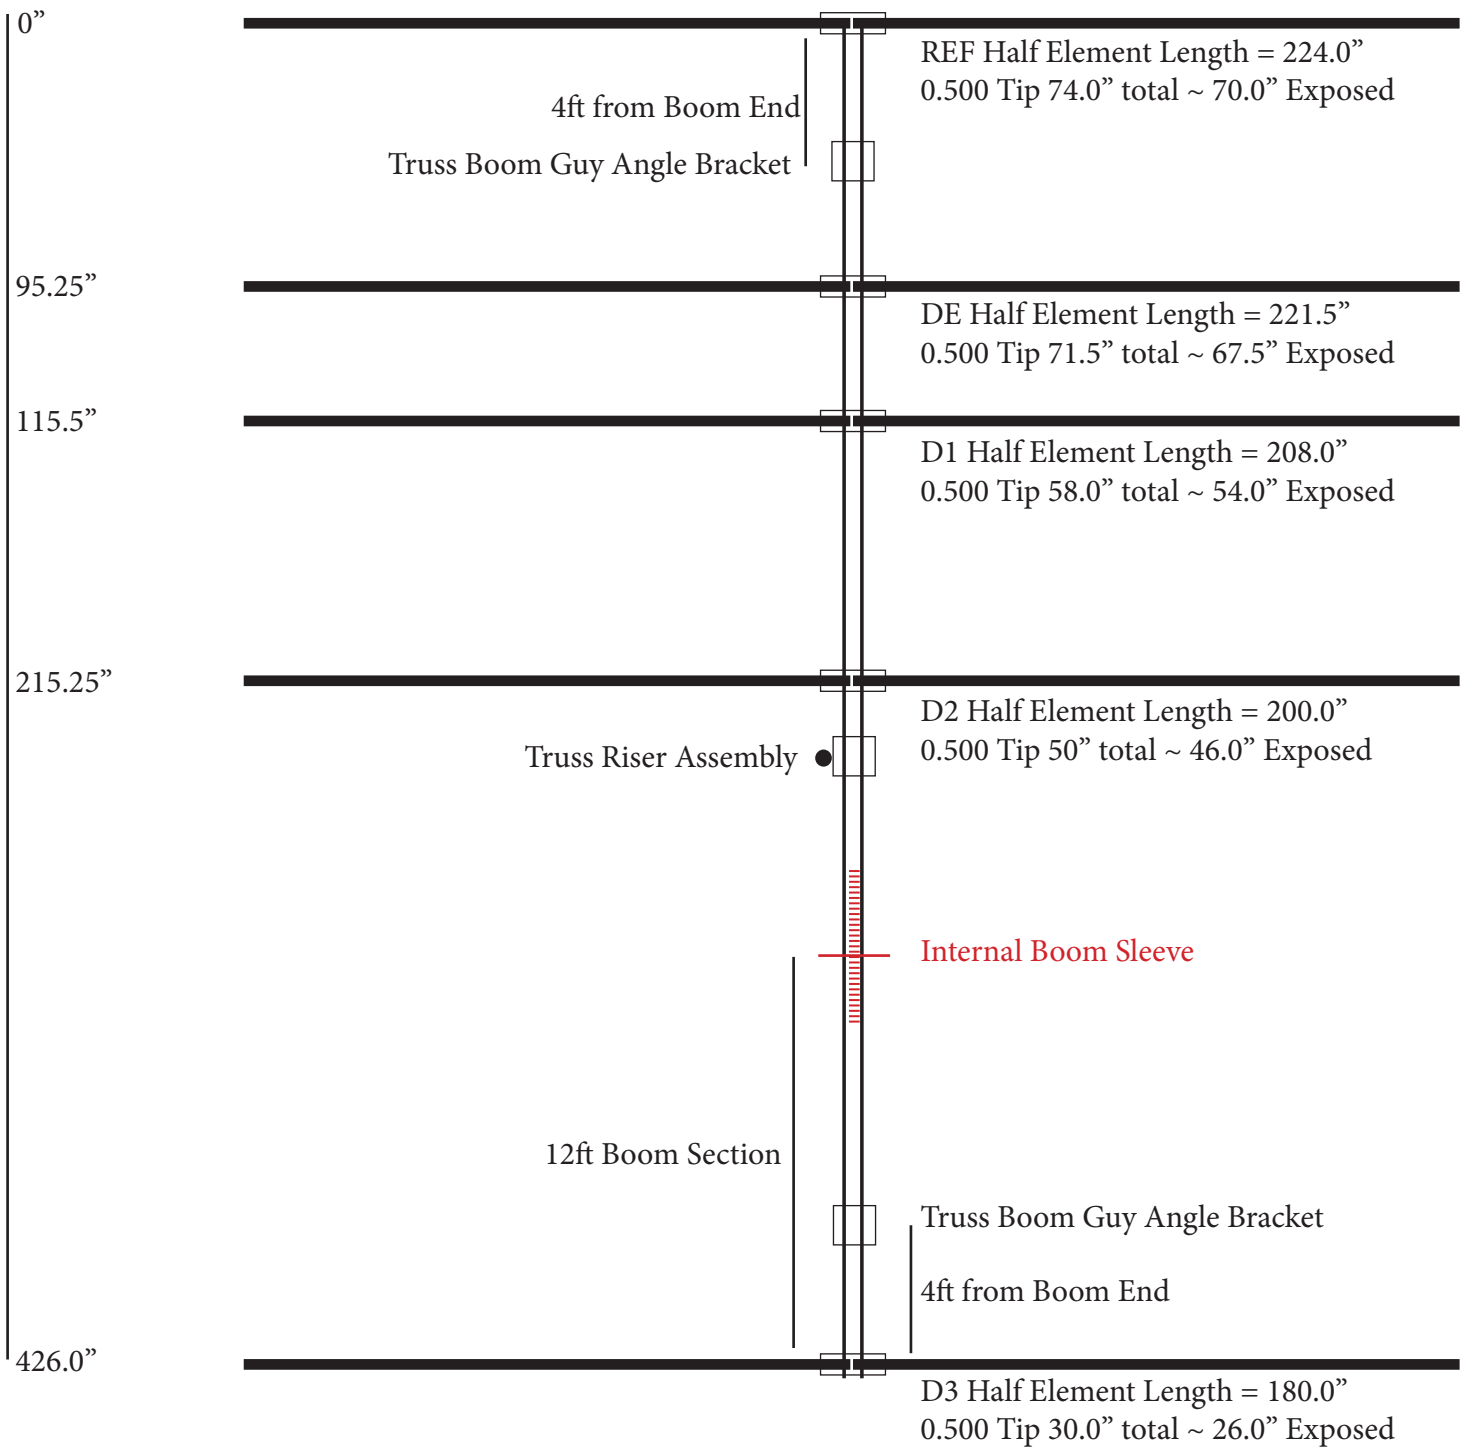

20M5OWA-36 Overview (not to scale)

20M5OWA-36 Overview (not to scale)

20M50WA-36 Parasitic Element Detail (not to scale)

20M50WA-36 Driven Element Detail (not to scale)