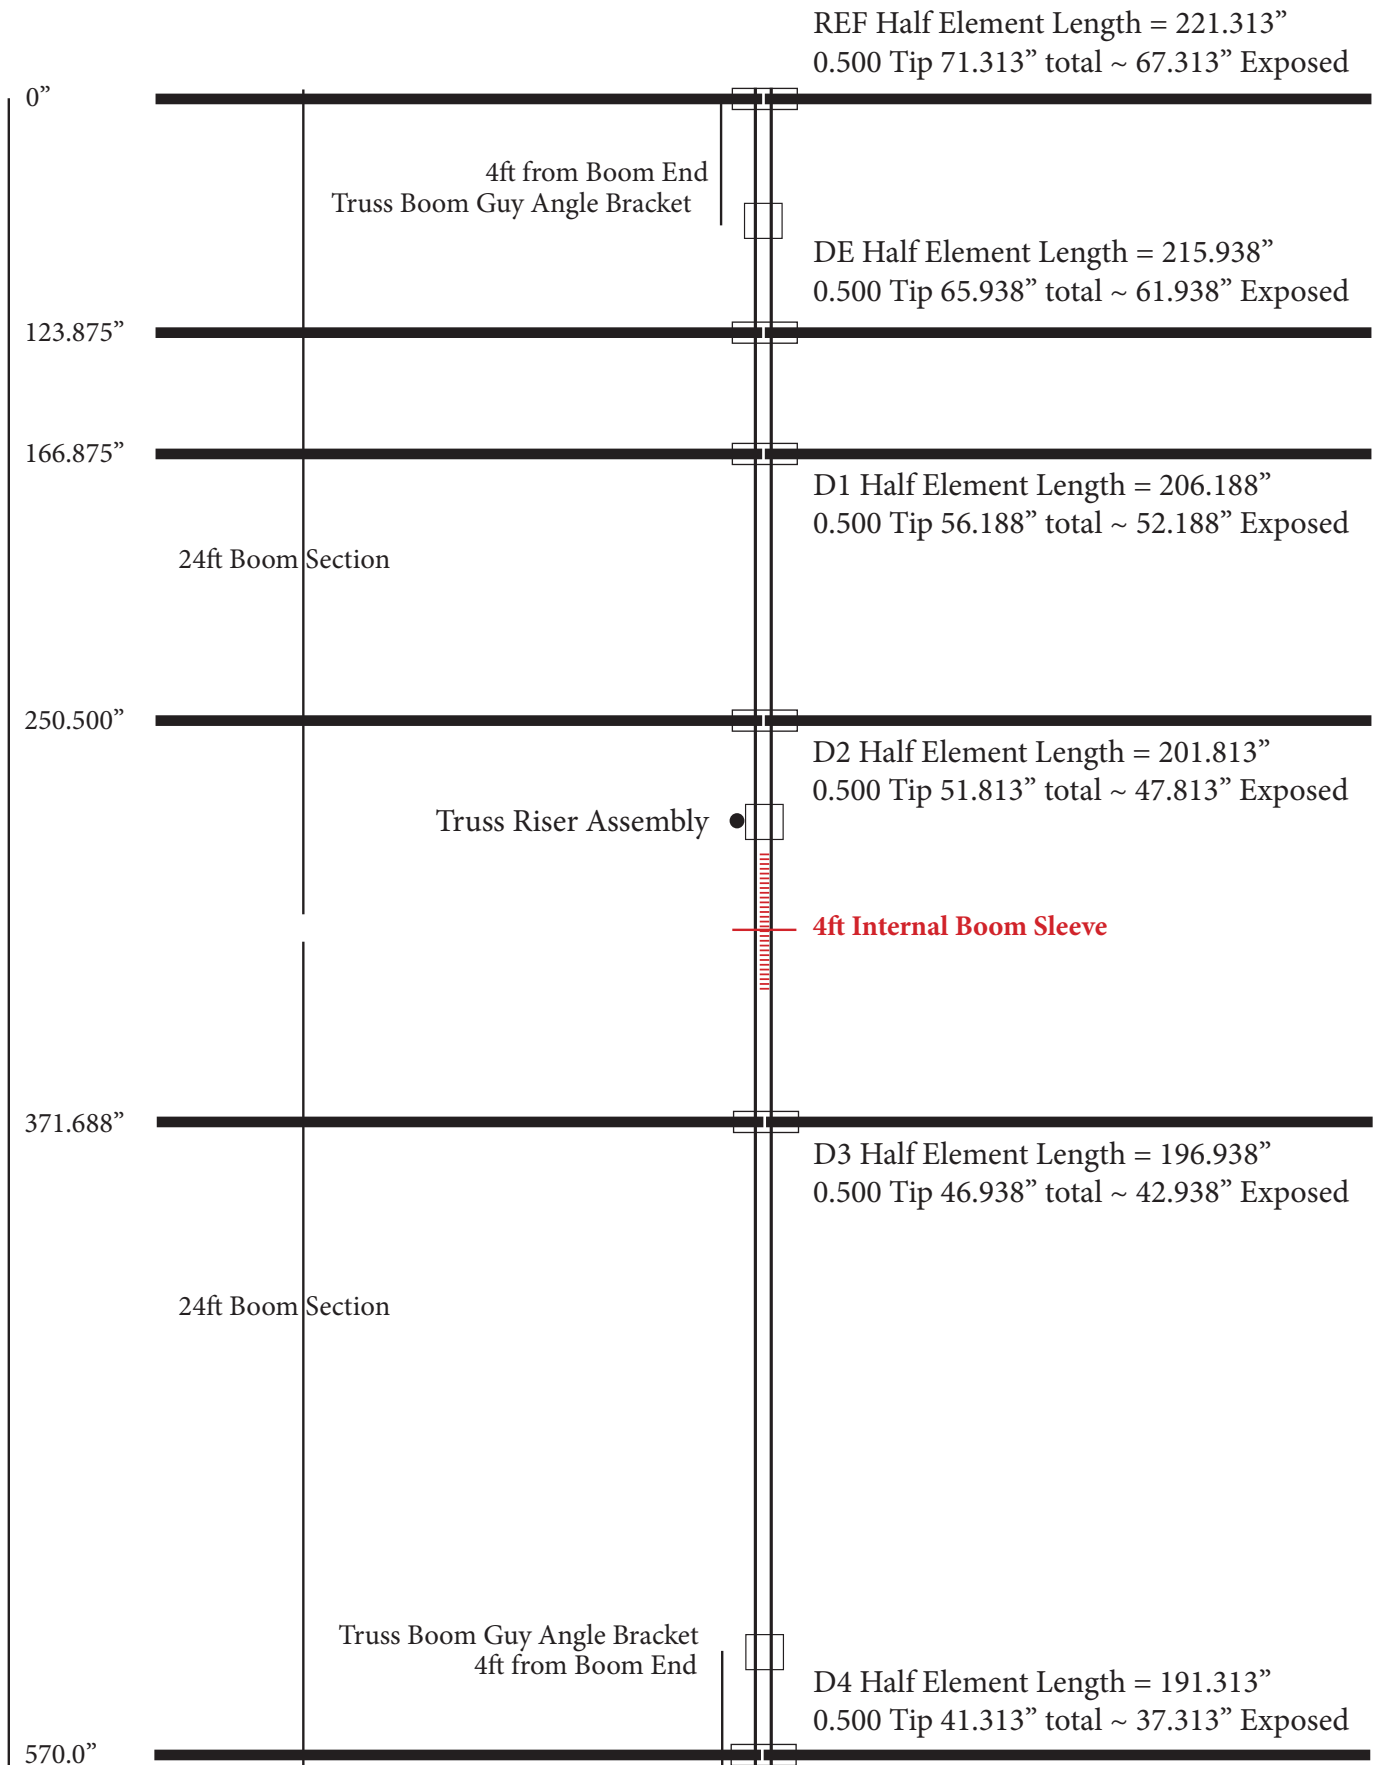

20M6OWA-48 Overview (not to scale)

20M6OWA-48 Overview (not to scale)

20M6OWA-48 Parasitic Element Detail (not to scale)

20M6OWA-48 Driven Element Detail (not to scale)