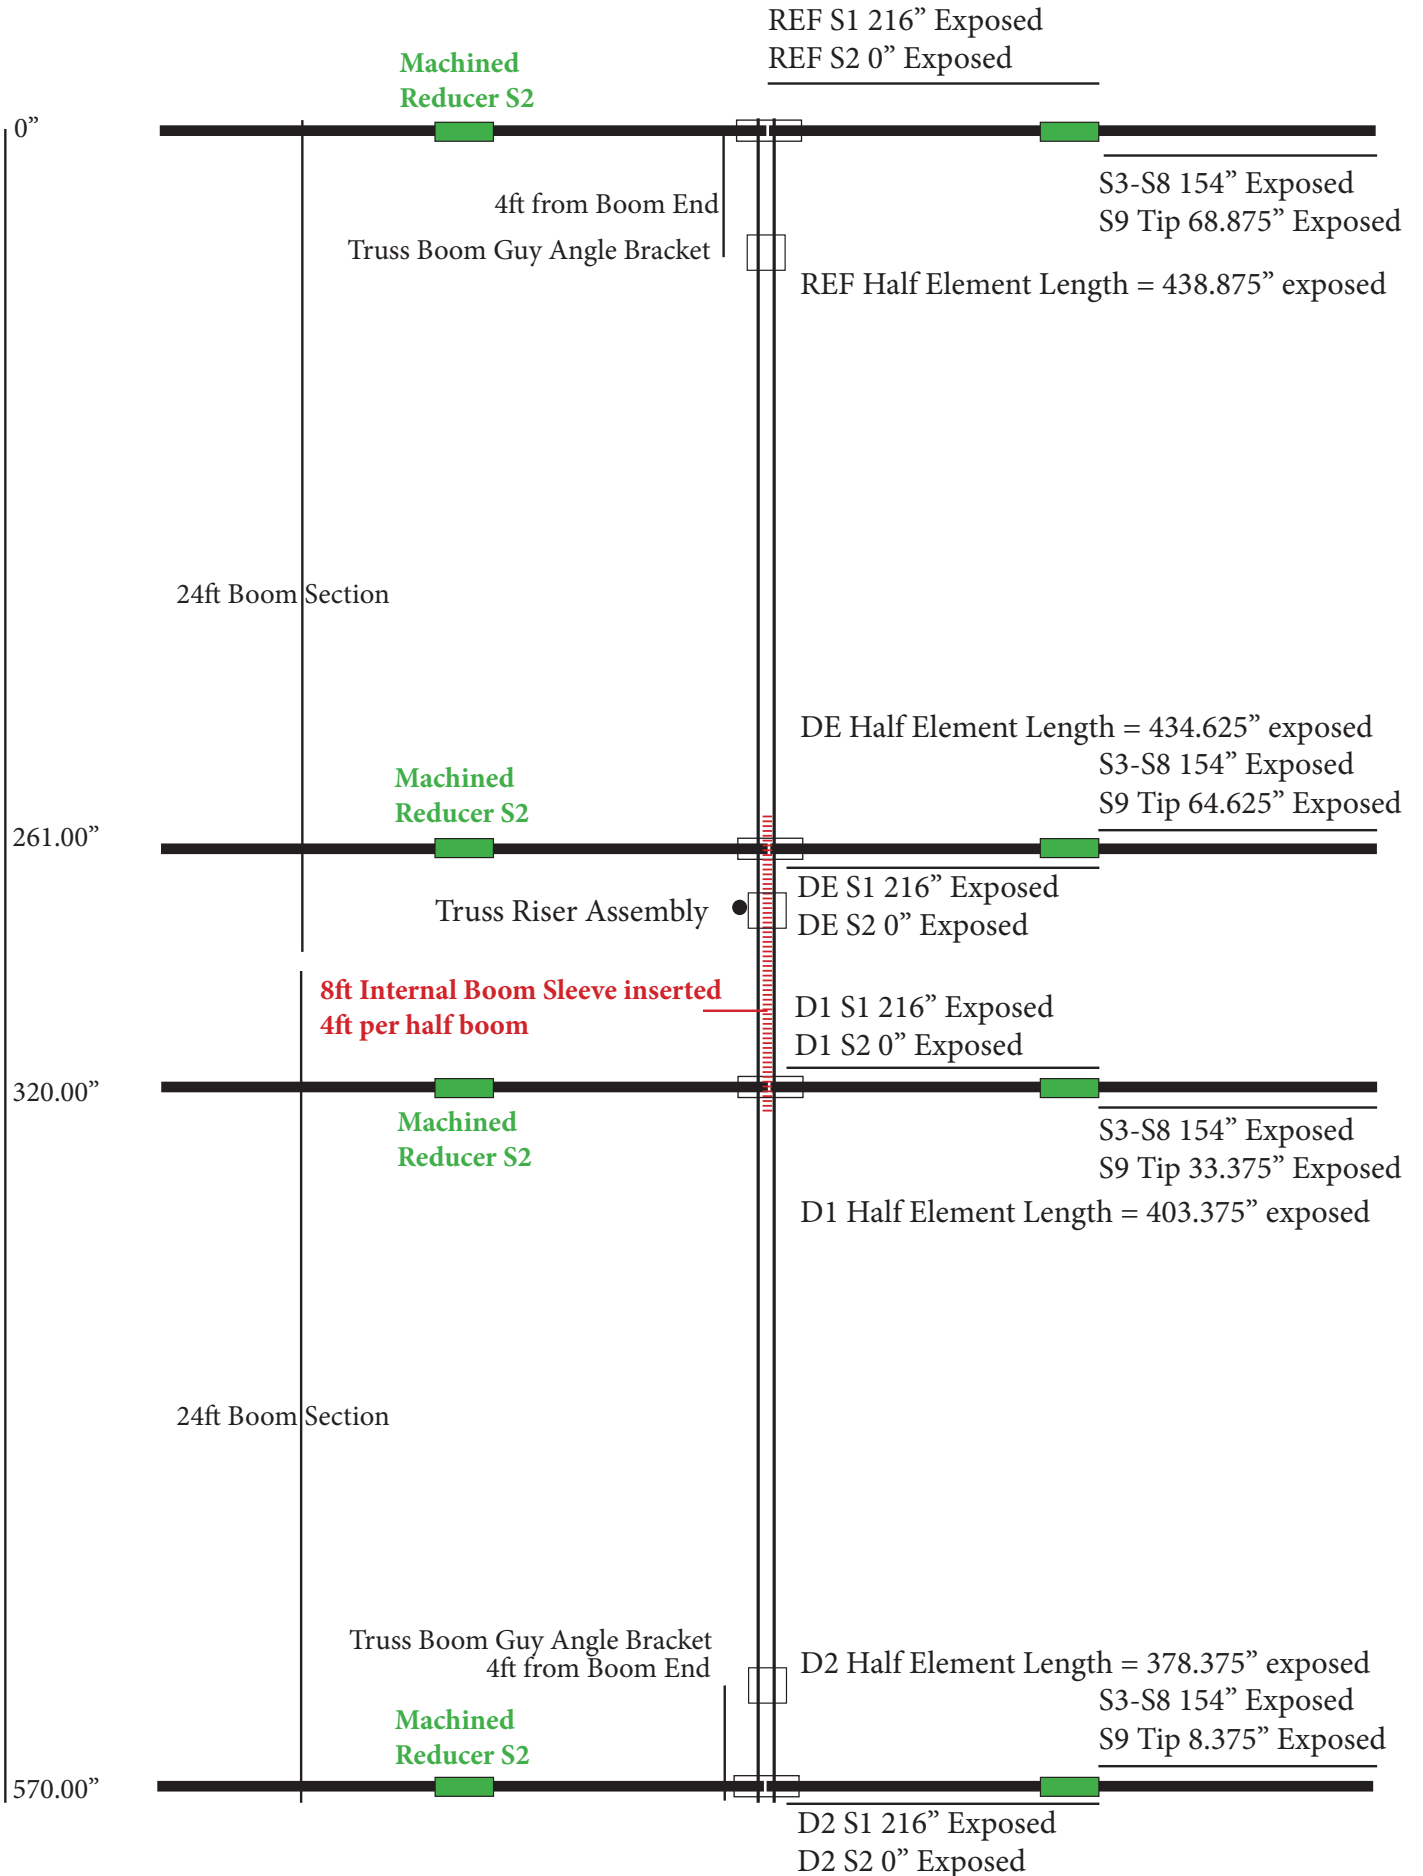

# 40M4OWA-48 Overview (not to scale)

# 40M4OWA-48 Parasitic Element Detail (not to scale)