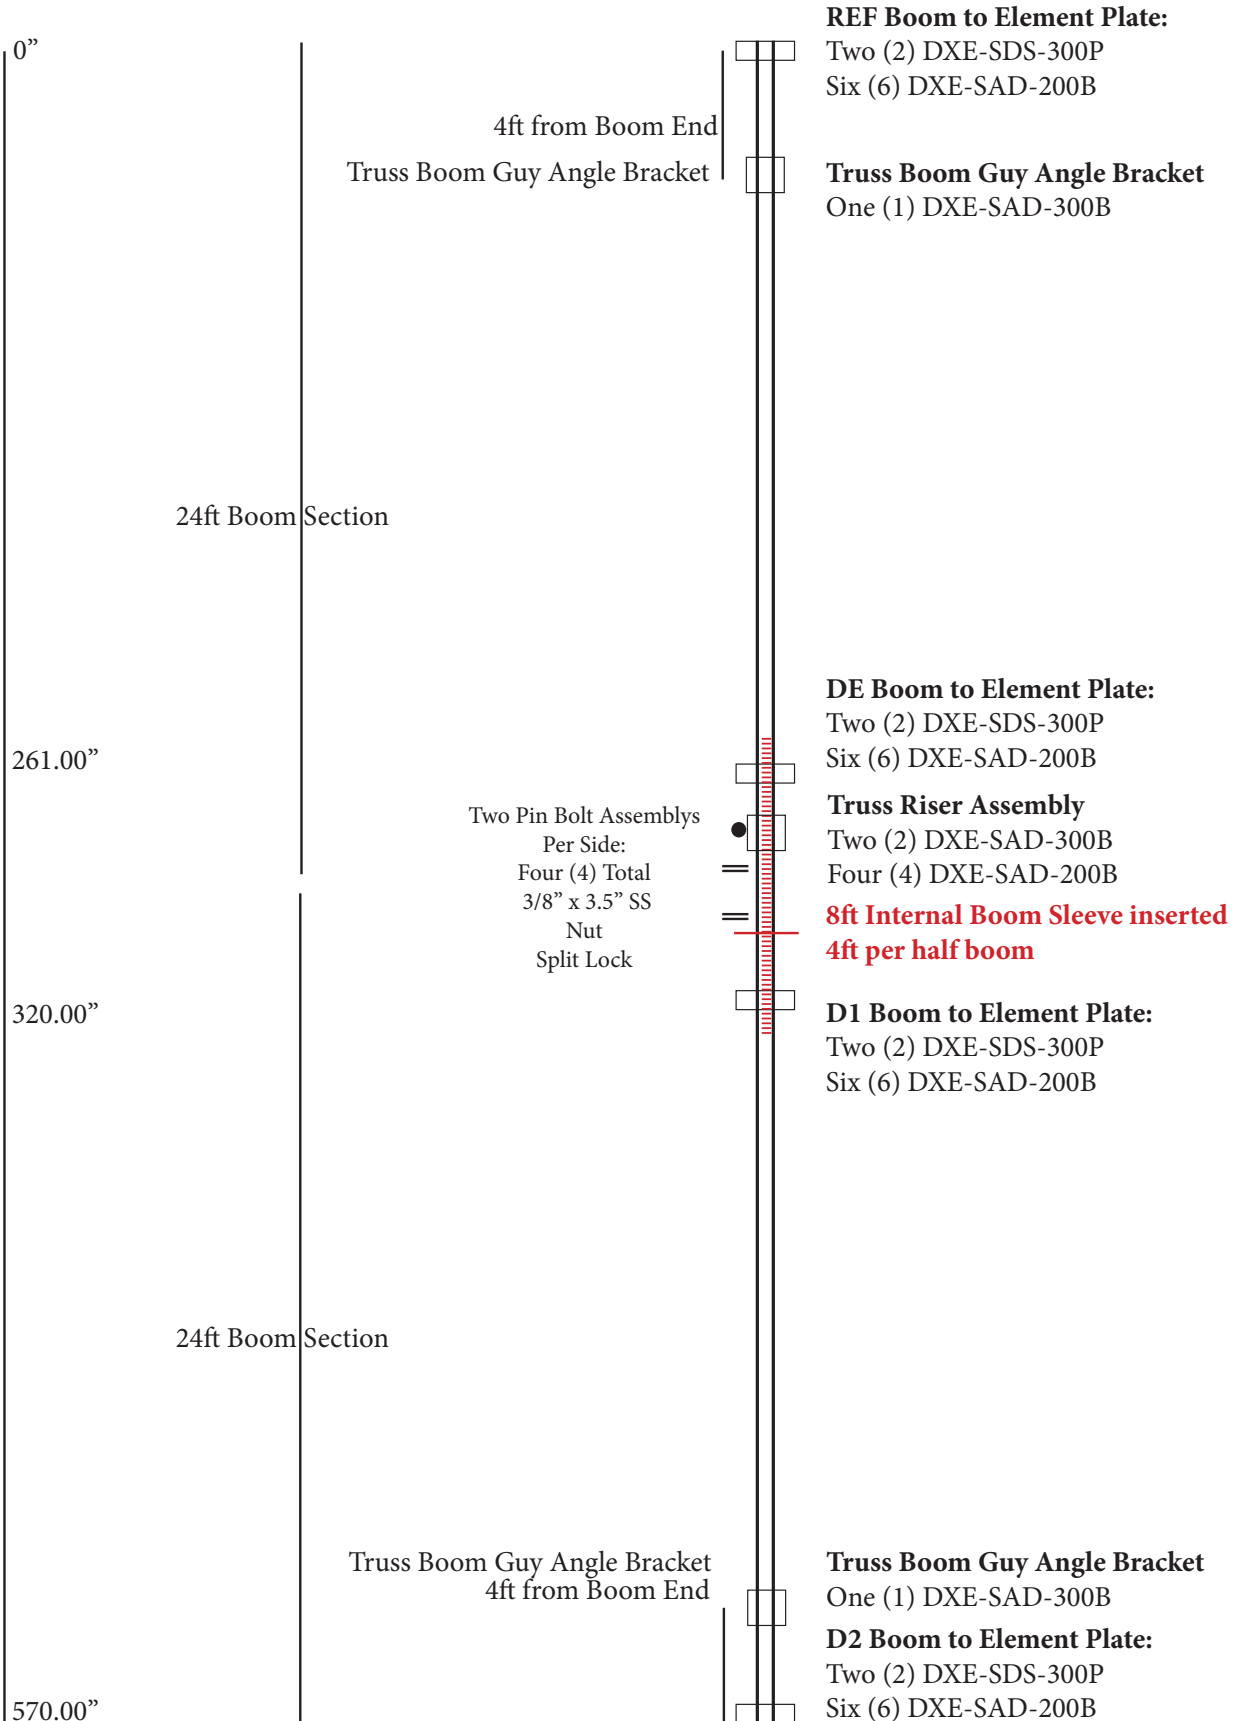

# 40M4OWA-48 Overview (not to scale)

# 40M4OWA-48 Parasitic Element Detail (not to scale)