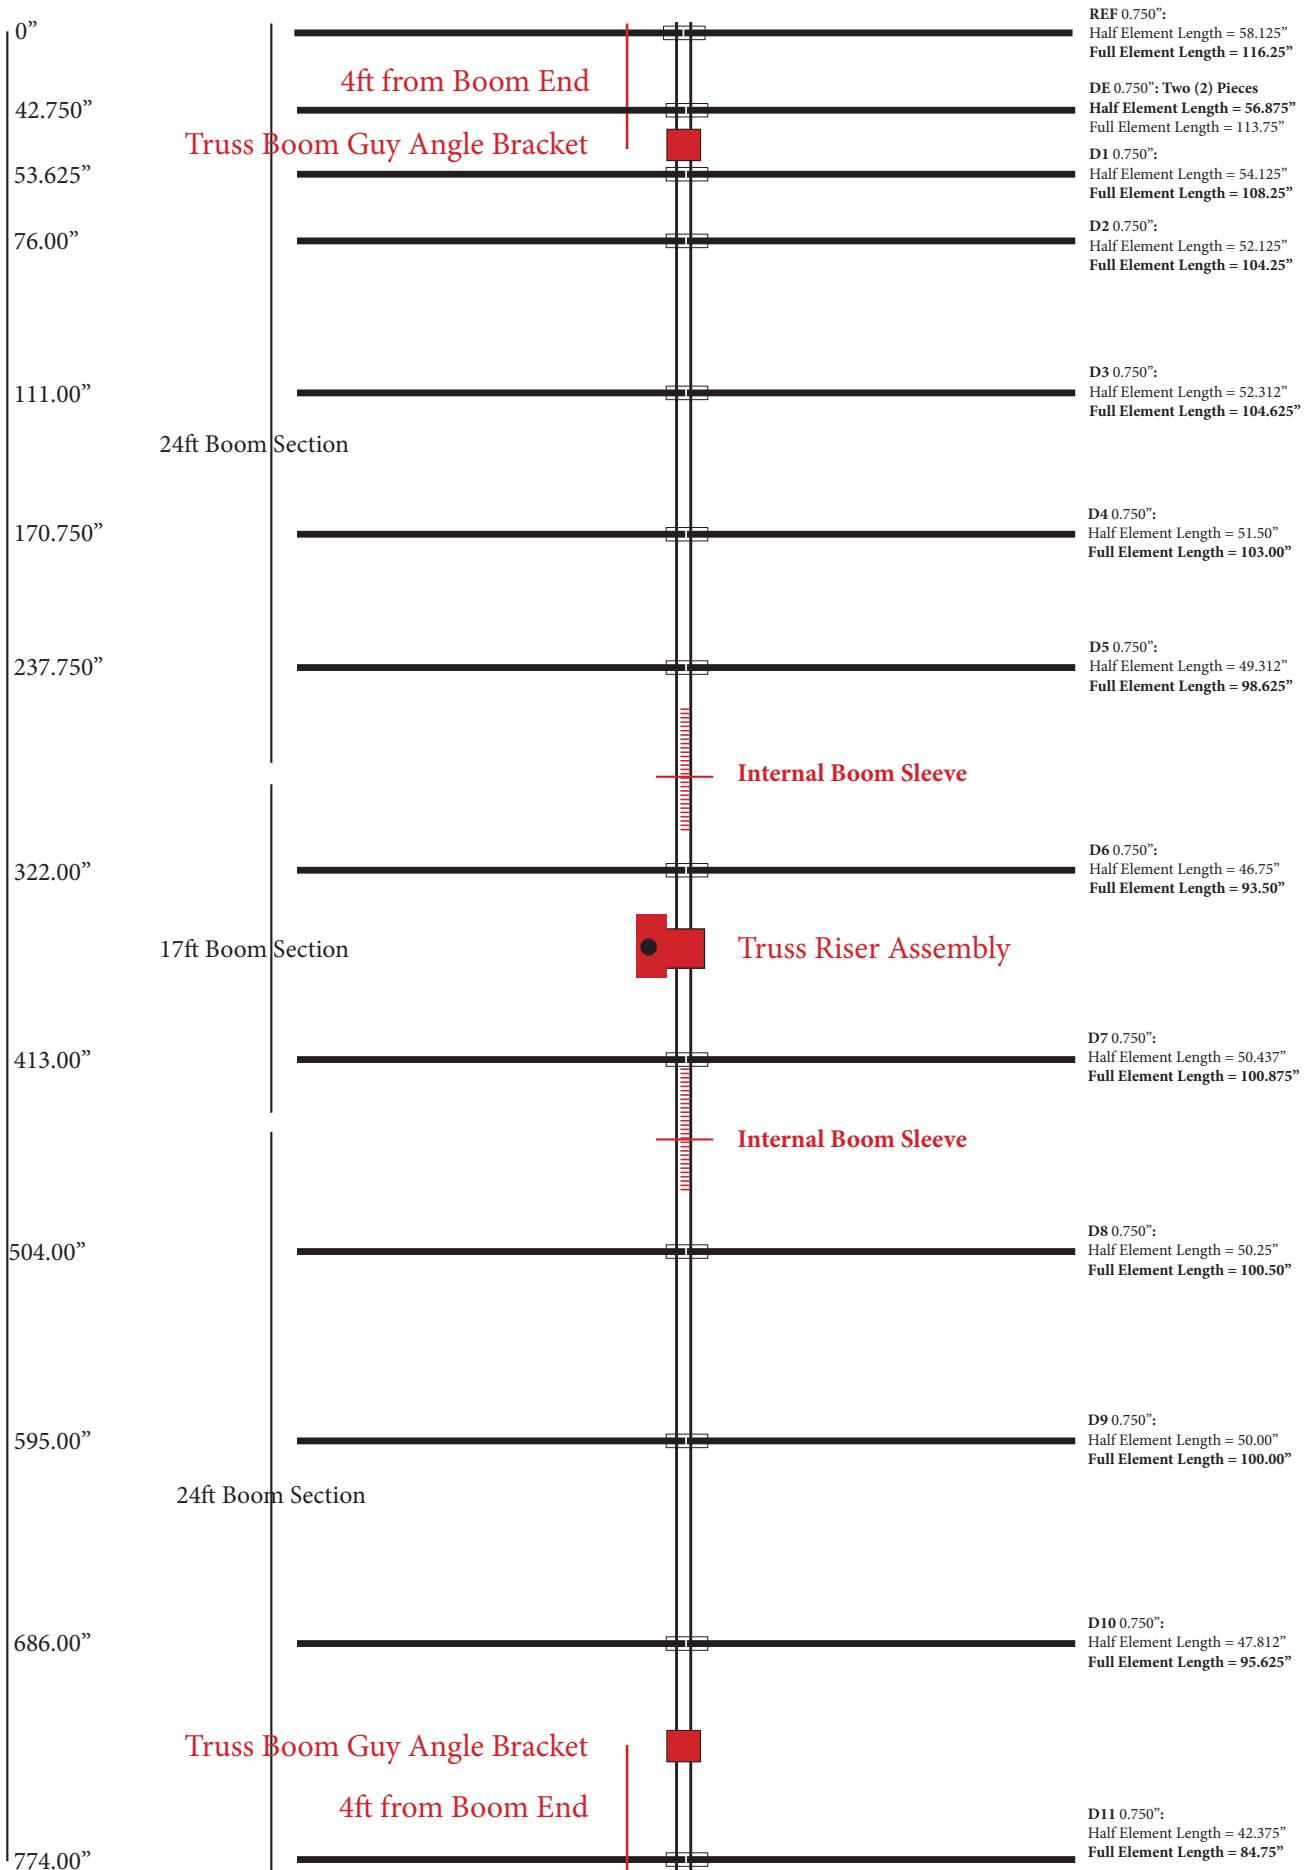

# 6M13OWA-65 Overview (not to scale)

# 6M13OWA-65 Parasitic Element Detail (not to scale)

---

# 6M130WA-65 Driven Element Detail (not to scale)